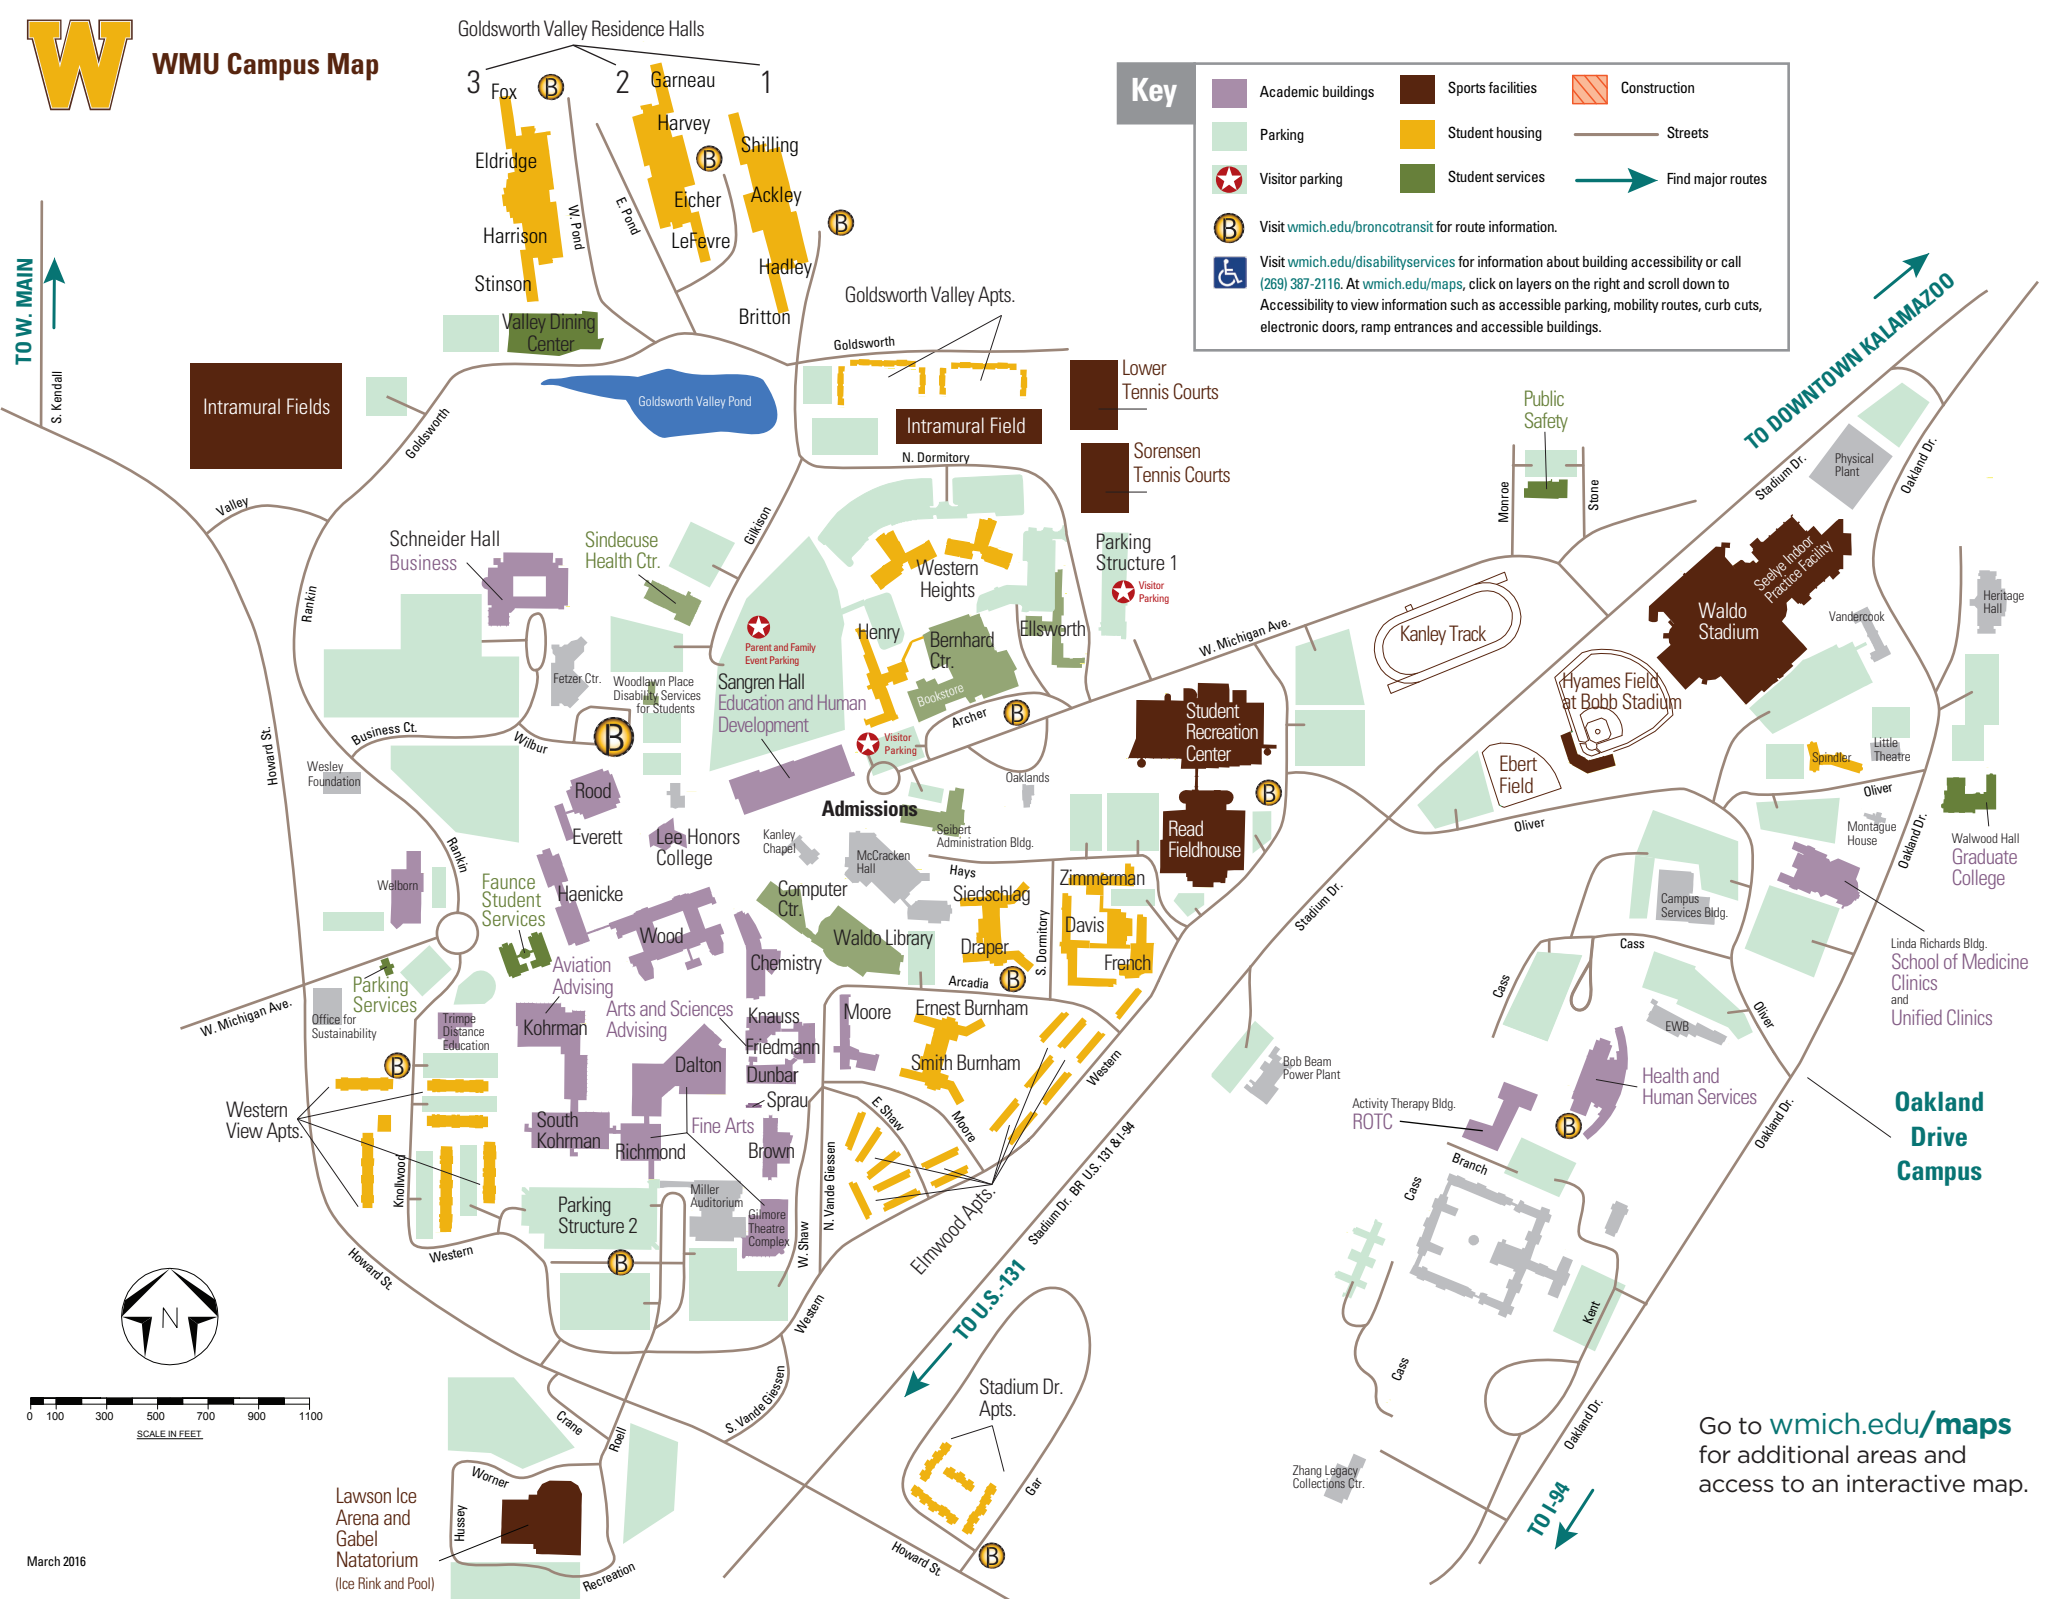

# WMU Campus Map

↑ TO W. MAIN  
S. Kendall

Goldsworth Valley Residence Halls

**Key**

	Academic buildings		Sports facilities		Construction
	Parking		Student housing		Streets
	Visitor parking		Student services		Find major routes
	Visit <a href="http://wmich.edu/broncotransit">wmich.edu/broncotransit</a> for route information.				
	Visit <a href="http://wmich.edu/disabilityservices">wmich.edu/disabilityservices</a> for information about building accessibility or call (269) 387-2116. At <a href="http://wmich.edu/maps">wmich.edu/maps</a> , click on layers on the right and scroll down to Accessibility to view information such as accessible parking, mobility routes, curb cuts, electronic doors, ramp entrances and accessible buildings.				

0 100 300 500 700 900 1100  
SCALE IN FEET

March 2016

Go to [wmich.edu/maps](http://wmich.edu/maps) for additional areas and access to an interactive map.